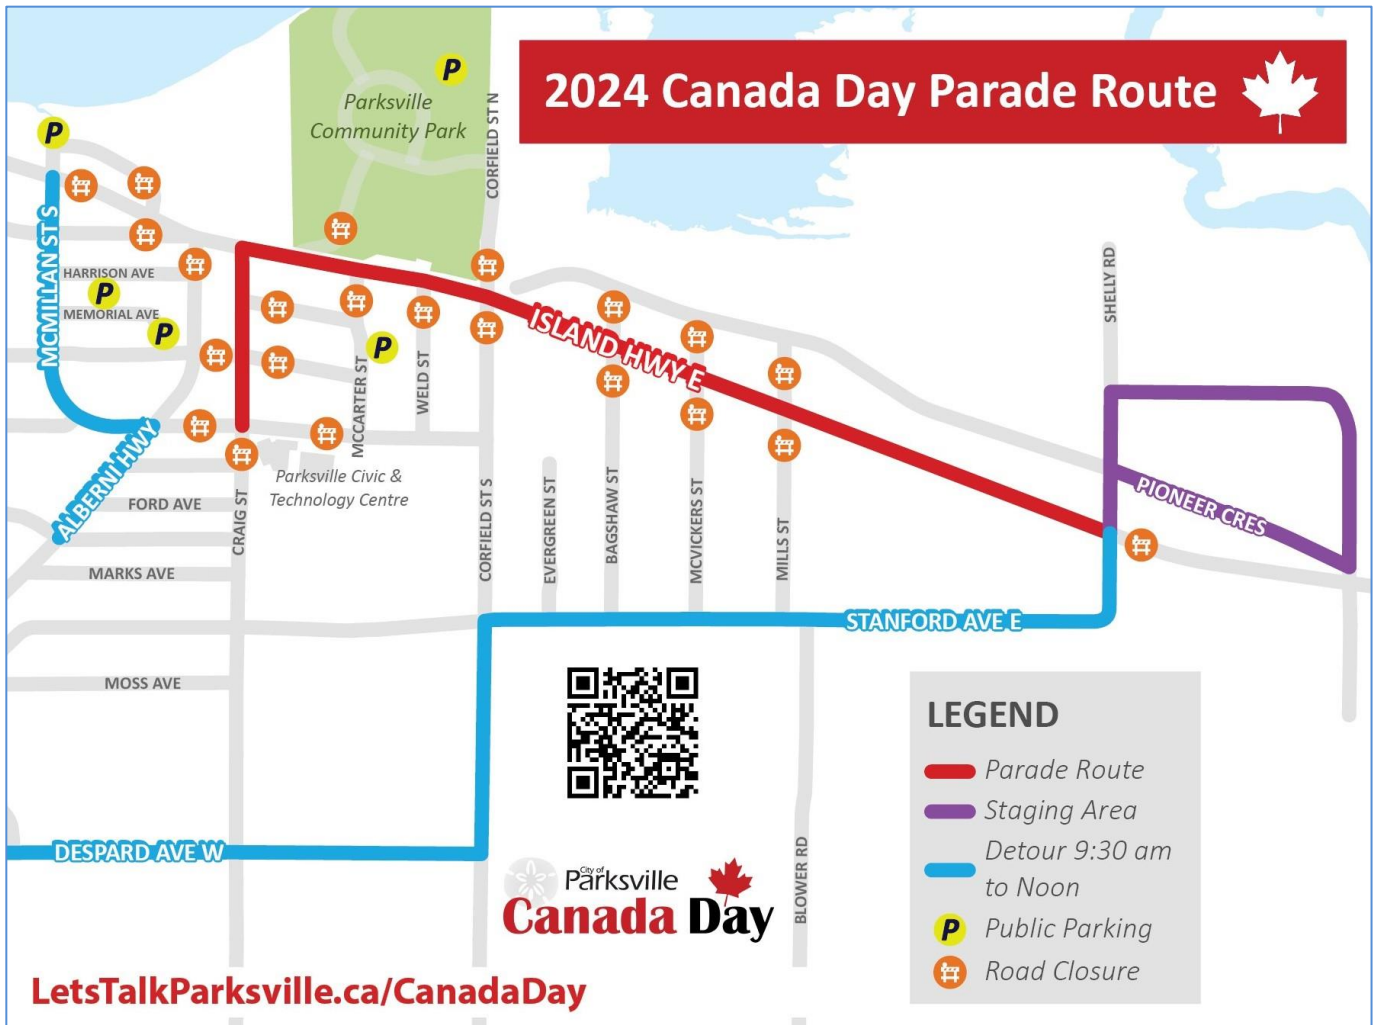

NOTICE OF CANADA DAY ROAD CLOSURES AND DETOURS

On Monday, July 1, 2024, City streets will be used for the annual Canada Day parade. There will be associated road closures, delays and detours in the area between 7:30 am and noon. A map of the staging area, parade and detour route, and road closures is shown below.

The City of Parksville is located on the traditional territory of the Coast Salish Nations, home to the Snaw-Naw-As First Nation and the Qualicum First Nation.