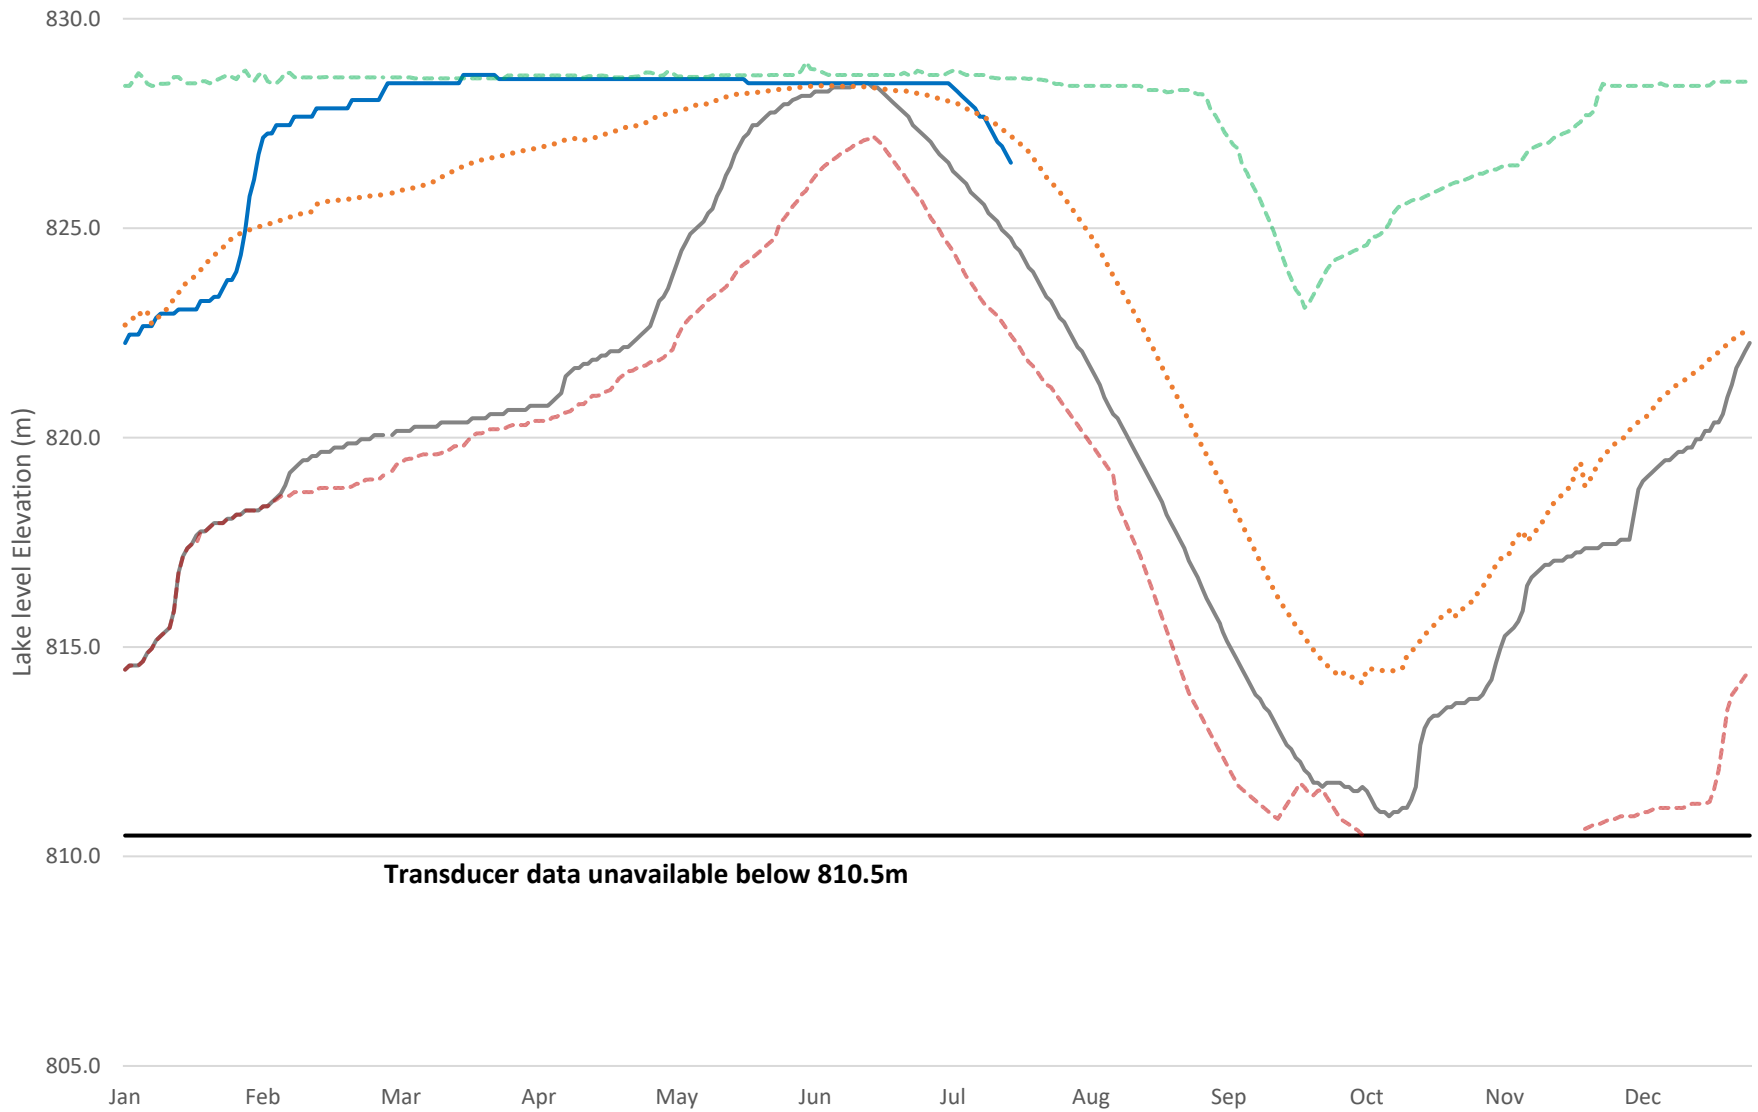

Arrowsmith Dam Lake Level

Transducer data unavailable below 810.5m

— 2023 — 2024 - - - - Historical Maximum 2003-2023 - - - - Historical Minimum 2003-2023 Average 2003 to 2023